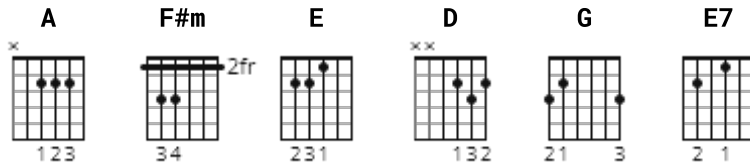

Take Me Home Country Roads Chords by John Denver

CHORDS

STRUMMING

164 bpm

CHORUS 164 bpm

[Verse 1]

A F#m E D A
Almost Heaven; West Virginia, Blue Ridge Mountains, Shenandoah River.
A F#m E
Life is old there, older than the trees, younger than the mountains,
D A
Growin' like a breeze.

[Chorus]

A E F#m D
Country Roads, take me home, to the place, I belong,
A E D A
West Virginia, mountain mama, take me home, country roads.

[Verse 2]

A F#m E D A
All my memories gather round her, miner's lady, stranger to blue water.
A F#m E
Dark and dusty, painted on the sky, misty taste of moonshine,
D A
Teardrop in my eye.

[Chorus]

A E F#m D
Country Roads, take me home, to the place, I belong,

A **E** **D** **A**
West Virginia, mountain mama, take me home, country roads.

[Bridge]

F#m **E** **A**
I hear her voice in the morning hour she calls me,

A **E** **D** **A**
West Virginia, mountain mama, take me home, country roads.

A **E** **F#m** **D**
Country Roads, take me home, to the place, I belong,

A **E** **D** **A**
West Virginia, mountain mama, take me home, country roads.