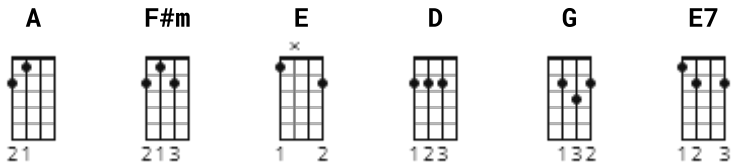

Take Me Home Country Roads Chords by John Denver

CHORDS

STRUMMING

164 bpm

CHORUS 164 bpm

[Verse 1]

A **F#m** **E** **D** **A**
Almost Heaven; West Virginia, Blue Ridge Mountains, Shenandoah River.
A **F#m** **E**
Life is old there, older than the trees, younger than the mountains,
D **A**
Growin' like a breeze.

[Chorus]

A **E** **F#m** **D**
Country Roads, take me home, to the place, I belong,
A **E** **D** **A**
West Virginia, mountain mama, take me home, country roads.

[Verse 2]

A **F#m** **E** **D** **A**
All my memories gather round her, miner's lady, stranger to blue water.
A **F#m** **E**
Dark and dusty, painted on the sky, misty taste of moonshine,
D **A**
Teardrop in my eye.

[Chorus]

A **E** **F#m** **D**
Country Roads, take me home, to the place, I belong,